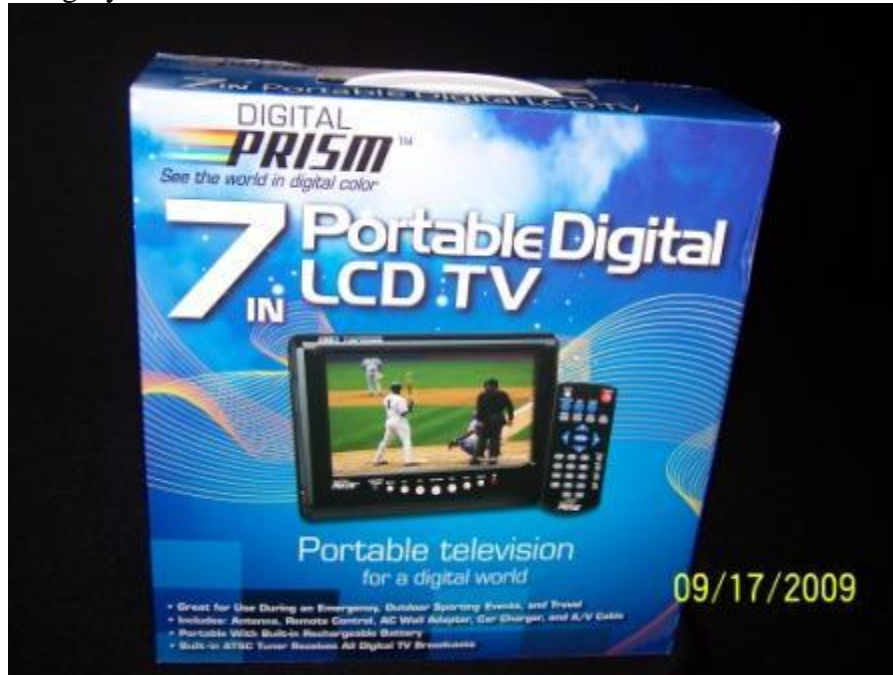

7" Portable Digital LCD TV

7" Portable Digital LCD TV. Great for use during an emergency (hurricane), outdoor sporting events and travel. Includes antenna, remote control, AC wall adapter, car charger, and a/v cable. Portable with built in ATSC tuner . Receives all digital TV broadcasts without subscribing to a cable network. Donated by LPC- Auction closes at 11:33:00 AM

Category: Electronics

*****

Tools and Toolkit for Around the House

Around the house tools and toolkit by Essentials. - Donated by LPC - Auction closes at 12:37:00 PM

Category: Tools