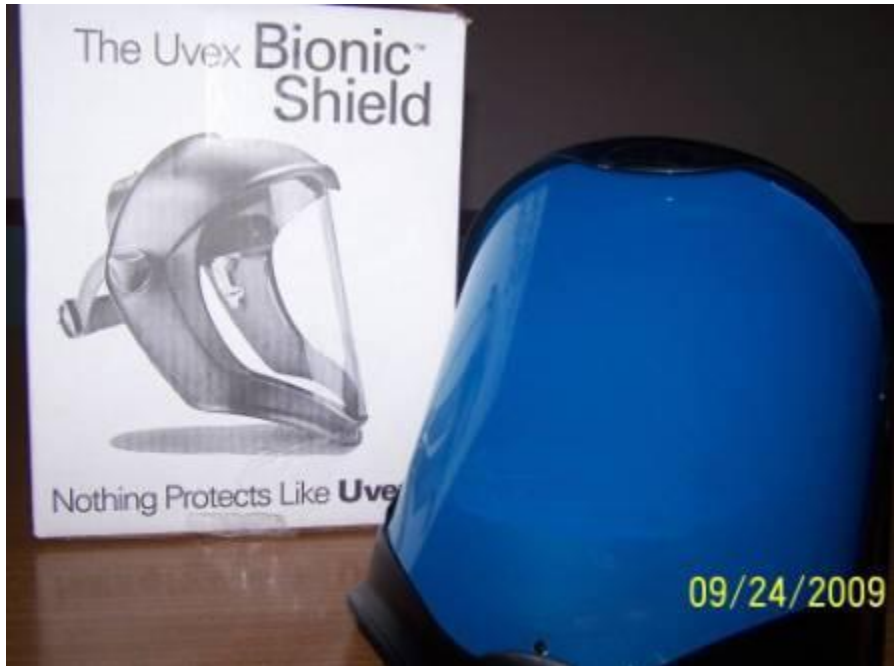

*****

Garmin Nuvi 205 Highway GPS - DONATED BY GULF MACHINE SHOP

Key features include: 3.5-inch (4.3-inch 205W) screen, "Where am I?" emergency feature, FM and MSN traffic capability, Preloaded maps for the contiguous U.S., Hawaii, and Puerto Rico. Simply touch the color screen to enter a destination, and nüvi takes you there with turn-by-turn voice directions, 2-D or 3-D maps and smooth map redraw rates as you navigate. Its digital elevation maps show you shaded contours at higher zoom levels, giving you a big picture of the surrounding terrain. In addition, nüvi 205 accepts custom points of interest (POIs), such as school zones and safety cameras and lets you set proximity alerts to warn you of upcoming POIs. With HotFix™ satellite prediction, nüvi calculates your position faster to get you there quicker.

DONATED BY GULF MACHINE SHOP - Auction closes at 11:39:00 AM

Category: Sporting goods